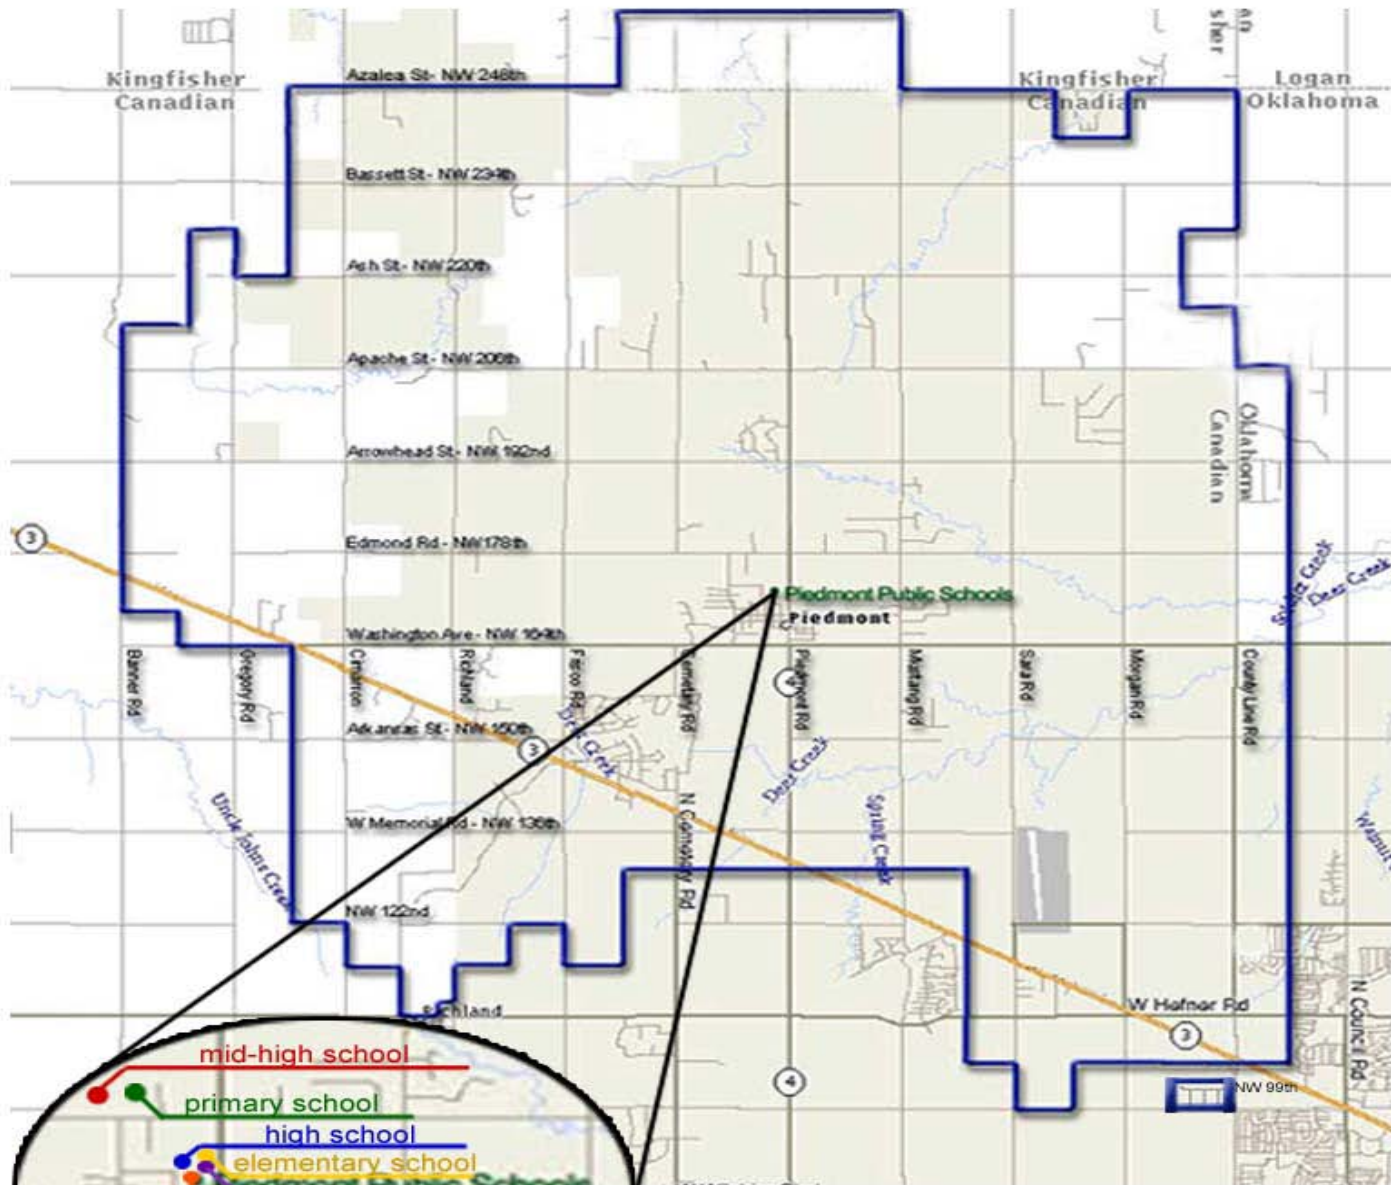

Piedmont Public Schools District 1-22

Administration, 713 Piedmont Road, Piedmont, OK 73078
High School, 823 Second Street, Piedmont, OK 73078
Mid-High School, 1055 Edmond Road, Piedmont, OK 73078
Middle School, 808 Second Street, Piedmont, OK 73078