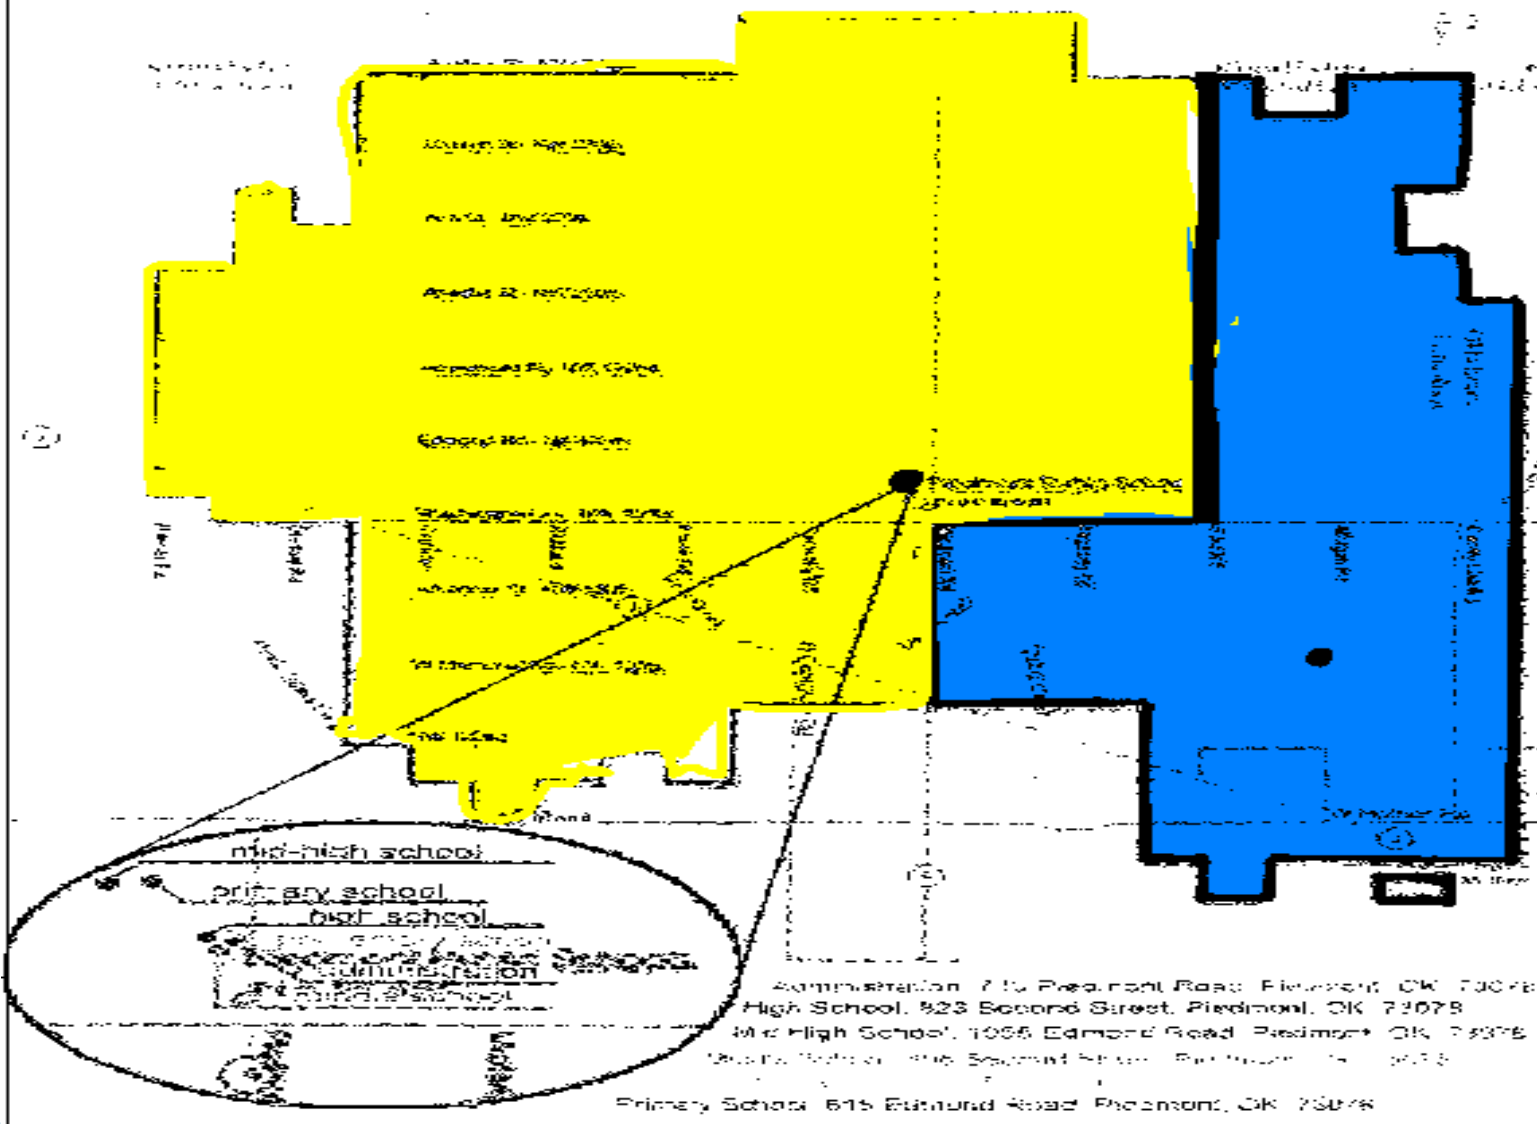

Piedmont Public Schools District 1-2